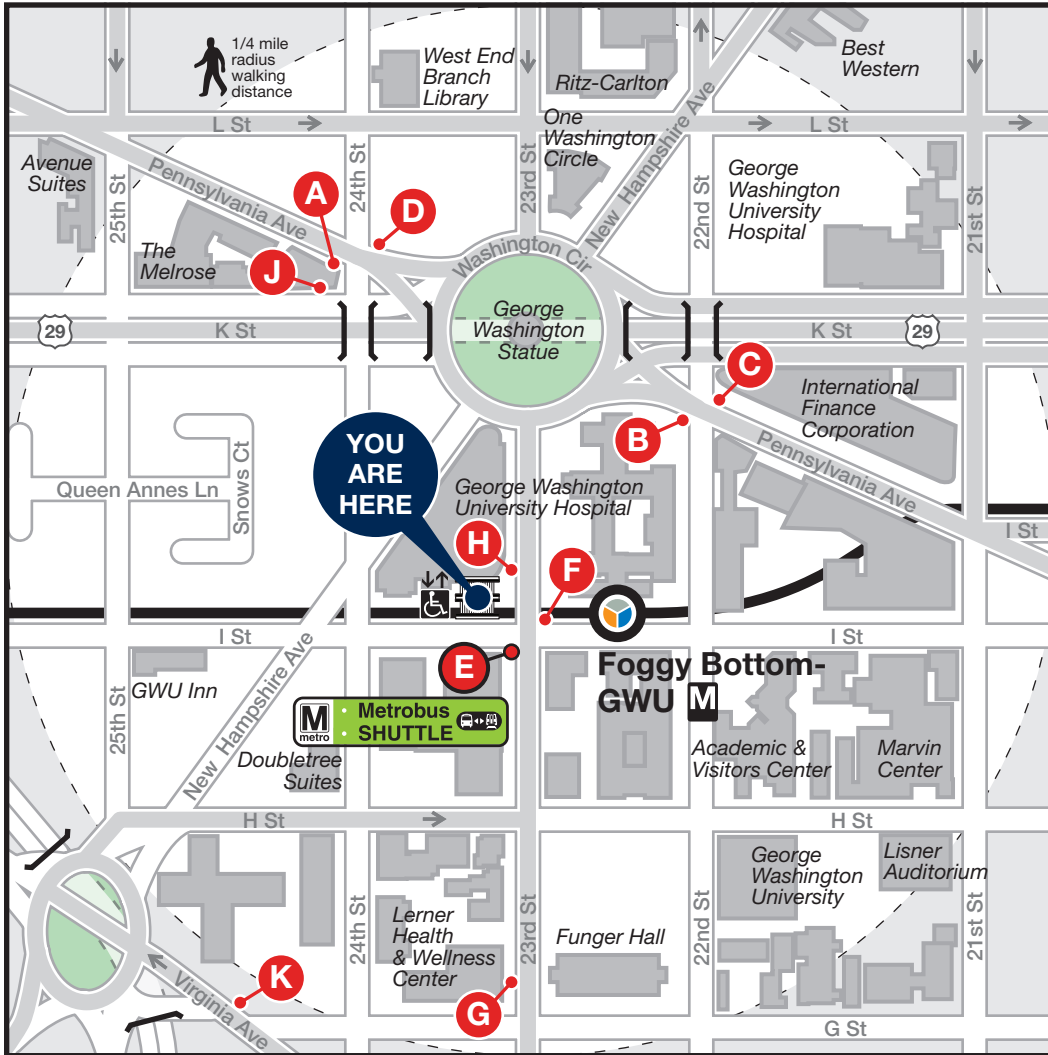

Station Vicinity Map Foggy Bottom-GWU

LEGEND

A Bus Stop (on the street) **A** Bus Bay (at the station)

The lettered discs on this map will help you locate the bus stop or bay near this station. Be advised the letters are not displayed on the street bus stops.

	Distance	Time
Farragut West	0.5 mile	10 mins

Turn left on 23rd St and go one block to Washington Circle, turn right on Pennsylvania Ave and go one block to I St, turn left and go 3 blocks to 18th St.

Frequent service is available on selected lines. Look for the *Frequent Service* icon.
Buses run frequently every day between 7:00am and 9:00pm. Less frequent service runs at early morning and late night times.

BUS SERVICE AND BOARDING LOCATIONS

Route	Destination	Board at
METROBUS FREQUENT SERVICE		
31 32 36	Potomac Park	E
32 36	Pennsylvania Ave & Minnesota Ave SE	B F
32	Southern Ave	B F
36	Naylor Rd	B F
31 33	Friendship Heights	D
33	Federal Triangle	B

Route	Destination	Board at
METROBUS		
38B	Ballston-MU	C D
38B	Farragut North/West	A
42 43	Mt Pleasant	G
42 43	Kennedy Center	K

Route	Destination	Board at
DC CIRCULATOR		
	Georgetown	C J
	Union Station	A B
KENNEDY CENTER SHUTTLE H		
MTA COMMUTER BUS		
For bus service information visit mta.maryland.gov		